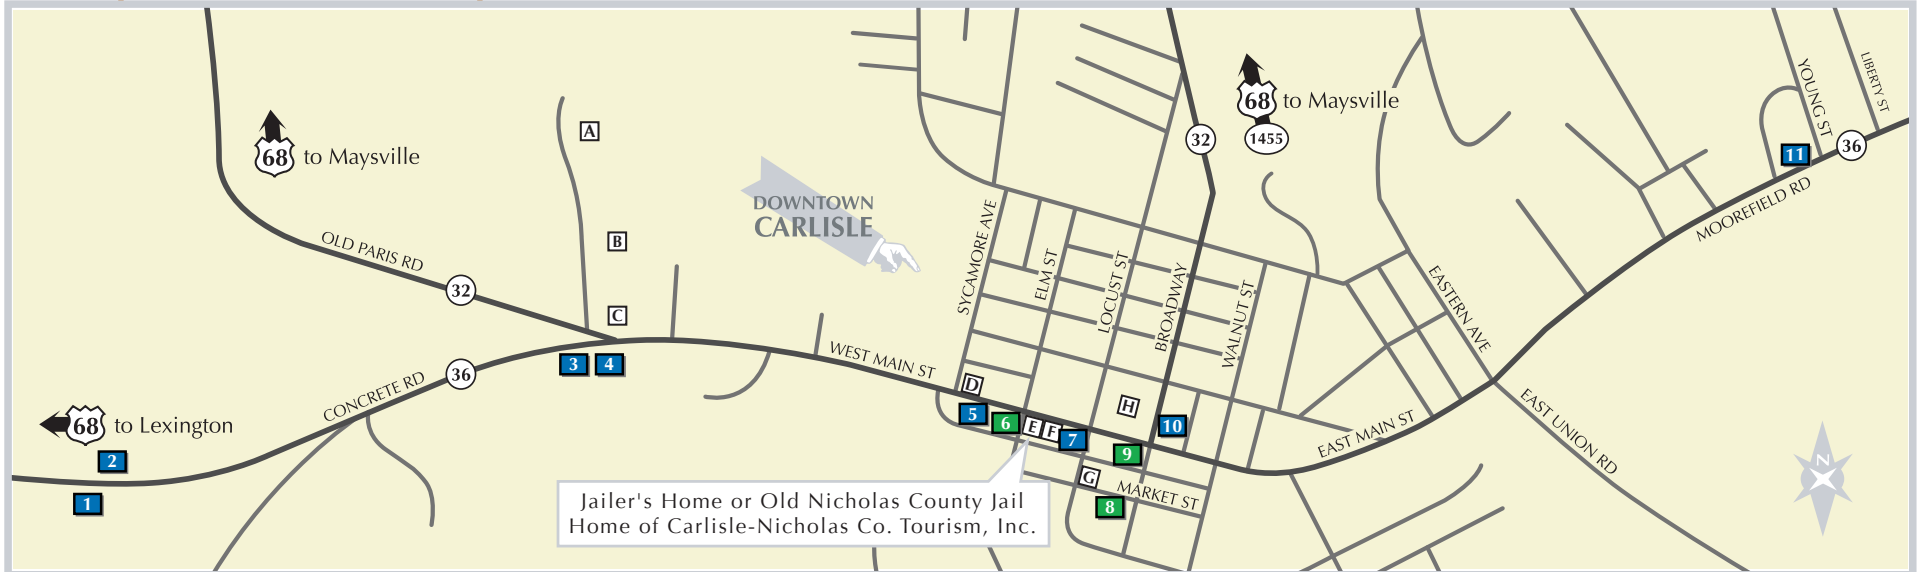

Shop, Eat & Sleep Find It!

Call the Neal Welcome Center for information
 Open Thursdays, Fridays & Saturdays 10 a.m. to 4 p.m.
 Phone: (859) 289-4200 or Toll-free: (877) 289-4212

- 1 **Shell Food Mart / Subway**  
 2750 Concrete Rd
 (859) 289-5889
- 2 **Dairy Cheer** 
 2783 Concrete Rd
 (859) 289-4060
- 3 **Tracks** 
 5322 Concrete Rd
 (859) 289-5464
- 4 **Hardy's Marathon**  
 5399 Concrete Rd
 (859) 289-6118

- 10 **Garrett's Family Restaurant** 
 215 N Broadway
 (859) 289-7582
- 11 **East End Food Mart**  
 305 Moorefield Rd
 (859) 289-2200

BUILDINGS

- A. High School
- B. Elementary/Middle School
- C. Board of Education Office
- D. Post Office
- E. Jailer's Home
- F. Neal Welcome Center
- G. L&N Passenger Depot
- H. Courthouse

 Shop  Eat  Sleep

5/2011

Find It! in the County Page 2 

Shop, Eat & Sleep Find It!

- 1 Ladobee's Steak House** - Open Wednesday thru Saturday 
4933 Maysville Rd, US 68 (3 miles)
(859) 289-4800
- 2 Lakeshore Restaurant** - Open Thursday thru Saturday 
N Lakeshore Dr, US 68 (3 miles)
(859) 289-5400
- 3 Carnico Golf Course** 
N Lakeshore Dr, US 68 (3 miles)
(859) 289-6834
- 4 Dryden Antiques** 
Maysville Rd, US 68 (5 miles)
(859) 289-7362
- 5 Blue Licks Battlefield State Resort Park**   
10299 Maysville Rd, US 68 (10 miles)
(859) 289-5507 or (800) 443-7008
- 6 Blue Licks Grocery**  
US 68 (10 miles)
(859) 289-2604

LANDMARKS

- A. Lake Carnico
- B. North Central 4-H Center
- C. Clay Wildlife Management Area